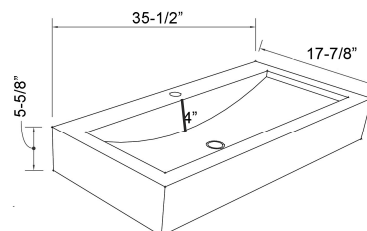

Dimensions of fixture are nominal and may vary slightly. Dimensions and specifications subject to change without notice.