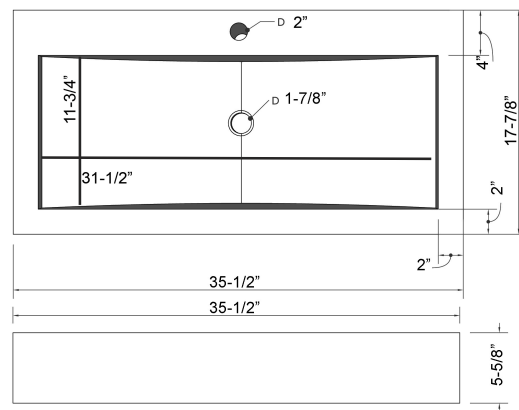

Dimensions of fixture are nominal and may vary slightly. Dimensions and specifications subject to change without notice.